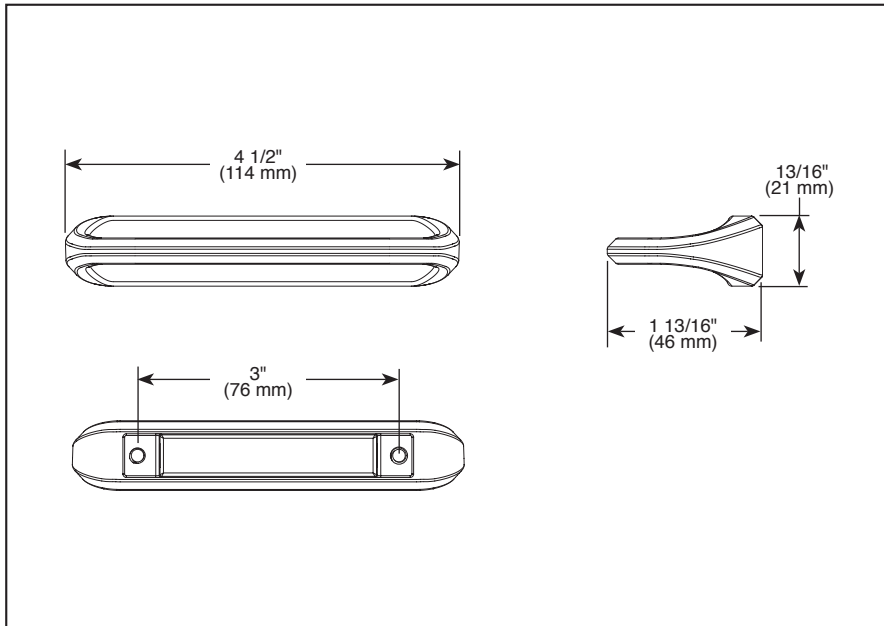

▲ Designate proper finish suffix